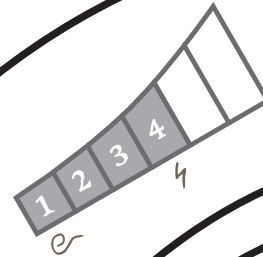

LONG

Mystic Skies Movement Templates

MEDIUM

SWERVE

HAIRPIN

GENTLE

TURN

VEER